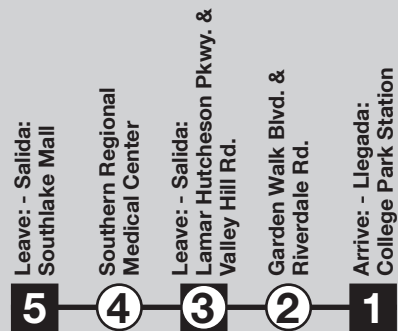

SOUTHBOUND - DIRECCION SUR				
5:45	6:01	6:16	6:20	6:31
6:15	6:32	6:47	6:51	7:02
6:45	7:02	7:17	7:21	7:32
7:15	7:32	7:47	7:51	8:02
7:45	8:02	8:17	8:21	8:32
8:15	8:32	8:47	8:51	9:02
8:45	9:02	9:17	9:21	9:32
9:15	9:32	9:47	9:51	10:02
9:45	10:02	10:17	10:21	10:32
10:15	10:32	10:47	10:51	11:02
10:45	11:02	11:17	11:21	11:32
11:15	11:32	11:47	11:51	12:02
11:45	12:02	12:17	12:21	12:32
12:15	12:32	12:47	12:51	1:02
12:45	1:02	1:17	1:21	1:32
1:15	1:32	1:47	1:51	2:02
1:45	2:02	2:17	2:21	2:32
2:15	2:32	2:47	2:51	3:02
2:45	3:02	3:17	3:21	3:32
3:00	3:18	3:34	3:38	3:51
3:15	3:33	3:49	3:53	4:06
3:30	3:48	4:04	4:08	4:21
3:45	4:03	4:19	4:23	4:36
4:00	4:18	4:34	4:38	4:51
4:15	4:33	4:49	4:53	5:06
4:30	4:48	5:04	5:08	5:21
4:45	5:03	5:19	5:23	5:36
5:00	5:18	5:34	5:38	5:51
5:15	5:33	5:49	5:53	6:06
5:30	5:48	6:04	6:08	6:21
5:45	6:03	6:19	6:23	6:36
6:00	6:18	6:34	6:38	6:51
6:15	6:33	6:49	6:53	7:06
6:30	6:48	7:04	7:08	7:21
6:45	7:03	7:19	7:23	7:36
7:15	7:32	7:46	7:50	8:00
7:45	8:02	8:16	8:20	8:30
8:15	8:32	8:46	8:50	9:00
8:45	9:02	9:16	9:20	9:30
9:15	9:32	9:46	9:50	10:00
9:45	10:02	10:16	10:20	10:30
10:15	10:32	10:46	10:50	11:00
10:45	11:02	11:16	11:20	11:30
11:15	11:32	11:46	11:50	12:00
11:45	12:02	12:16	12:20	12:30
12:15	12:32	12:46	12:50	1:00
12:45	1:02	1:16	1:20	1:30

NORTHBOUND - DIRECCION NORTE				
--	--	4:50	5:05	5:20
4:48	5:01	5:05	5:20	5:35
--	--	5:20	5:35	5:50
5:18	5:31	5:35	5:50	6:05
--	--	5:50	6:05	6:20
5:45	5:59	6:03	6:23	6:38
--	--	6:15	6:35	6:50
6:15	6:29	6:33	6:53	7:08
--	--	6:45	7:05	7:20
6:42	6:56	7:00	7:20	7:35
--	--	7:15	7:35	7:50
7:12	7:26	7:30	7:50	8:05
--	--	7:45	8:05	8:20
7:42	7:56	8:00	8:20	8:35
--	--	8:15	8:35	8:50
8:17	8:30	8:34	8:50	9:05
--	--	8:49	9:05	9:20
8:47	9:00	9:04	9:20	9:35
9:12	9:25	9:29	9:45	10:00
9:42	9:55	9:59	10:15	10:30
10:12	10:25	10:29	10:45	11:00
10:42	10:55	10:59	11:15	11:30
11:12	11:25	11:29	11:45	12:00
11:42	11:55	11:59	12:15	12:30
12:12	12:25	12:29	12:45	1:00
12:42	12:55	12:59	1:15	1:30
1:12	1:25	1:29	1:45	2:00
1:42	1:55	1:59	2:15	2:30
2:03	2:18	2:22	2:43	3:00
2:38	2:53	2:57	3:18	3:35
3:08	3:23	3:27	3:48	4:05
3:38	3:53	3:57	4:18	4:35
4:08	4:23	4:27	4:48	5:05
4:38	4:53	4:57	5:18	5:35
5:08	5:23	5:27	5:48	6:05
5:38	5:53	5:57	6:18	6:35
6:17	6:30	6:34	6:50	7:05
6:42	6:55	6:59	7:15	7:30
7:12	7:25	7:29	7:45	8:00
7:42	7:55	7:59	8:15	8:30
8:14	8:27	8:30	8:45	9:00
8:44	8:57	9:00	9:15	9:30
9:14	9:27	9:30	9:45	10:00
9:44	9:57	10:00	10:15	10:30
10:14	10:27	10:30	10:45	11:00
10:44	10:57	11:00	11:15	11:30
11:14	11:27	11:30	11:45	12:00
11:44	11:57	12:00	12:15	12:30

All trips are Lift Equipped.
Tenemos levante motorizado en todos los autobuses.
P.M. times are shown in Bold - Tiempo P.M. está en letras negritas.