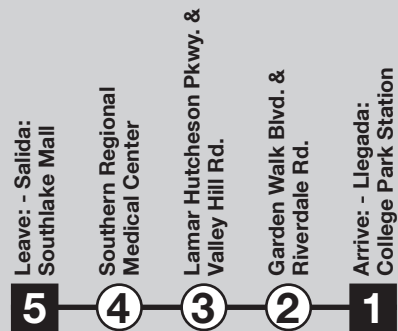

SOUTHBOUND - DIRECCION SUR				
6:45	7:01	7:16	7:20	7:31
7:30	7:46	8:01	8:05	8:16
8:15	8:31	8:46	8:50	9:01
9:00	9:17	9:32	9:36	9:48
9:45	10:02	10:17	10:21	10:33
10:30	10:47	11:02	11:06	11:18
11:15	11:32	11:47	11:51	12:03
12:00	12:17	12:32	12:36	12:48
12:45	1:02	1:17	1:21	1:33
1:30	1:47	2:02	2:06	2:18
2:15	2:32	2:47	2:51	3:03
3:00	3:17	3:31	3:35	3:45
3:45	4:02	4:16	4:20	4:30
4:30	4:47	5:01	5:05	5:15
5:15	5:32	5:46	5:50	6:00
6:00	6:17	6:31	6:35	6:45
6:45	7:02	7:16	7:20	7:30
7:30	7:47	8:01	8:05	8:15
8:15	8:32	8:46	8:50	9:00
9:00	9:17	9:31	9:35	9:45
9:45	10:02	10:16	10:20	10:30
10:30	10:47	11:01	11:05	11:15
11:15	11:32	11:46	11:50	12:00
12:00	12:17	12:31	12:35	12:45

NORTHBOUND - DIRECCION NORTE				
5:43	5:56	6:00	6:15	6:30
6:23	6:36	6:40	6:55	7:10
7:08	7:21	7:25	7:40	7:55
7:53	8:06	8:10	8:25	8:40
8:36	8:50	8:54	9:10	9:25
9:21	9:35	9:39	9:55	10:10
10:06	10:20	10:24	10:40	10:55
10:51	11:05	11:09	11:25	11:40
11:36	11:50	11:54	12:10	12:25
12:21	12:35	12:39	12:55	1:10
1:06	1:20	1:24	1:40	1:55
1:51	2:05	2:09	2:25	2:40
2:36	2:50	2:54	3:10	3:25
3:21	3:35	3:39	3:55	4:10
4:06	4:20	4:24	4:40	4:55
4:51	5:05	5:09	5:25	5:40
5:36	5:50	5:54	6:10	6:25
6:21	6:35	6:39	6:55	7:10
7:06	7:20	7:24	7:40	7:55
7:51	8:05	8:09	8:25	8:40
8:36	8:50	8:54	9:10	9:25
9:21	9:35	9:39	9:55	10:10
10:06	10:20	10:24	10:40	10:55
10:51	11:05	11:09	11:25	11:40

All trips are Lift Equipped.
Tenemos levante motorizado en todos los autobuses.
P.M. times are shown in Bold - Tiempo P.M. está en letras negritas.

HOW TO USE THIS MARTA TIMETABLE

TIME POINT SYMBOLS AND THEIR MEANING (ON TIMETABLE)

- Time point for the beginning or ending of the route.
- Time point for regular inbound and outbound service.
- Time point for certain locations which are sometimes the ending point of a trip, and other times a regular time point.

1. FARES
2. Cash Fare (one-way).....$2.50
   - Reduced Fare Program (one-way).....$1.00
   - Elderly, Disabled or Medicare

TRANSFERS

- Transfers are only available on a Breeze Card and are automatically loaded when you tap to board a bus or exit a rail station.
- If you pay with cash you will need to load your fare onto a Breeze Card to receive your transfer.
- Transfers cannot be used for round-trip travel.
- You are allowed 4 transfers within a 3-hour period.